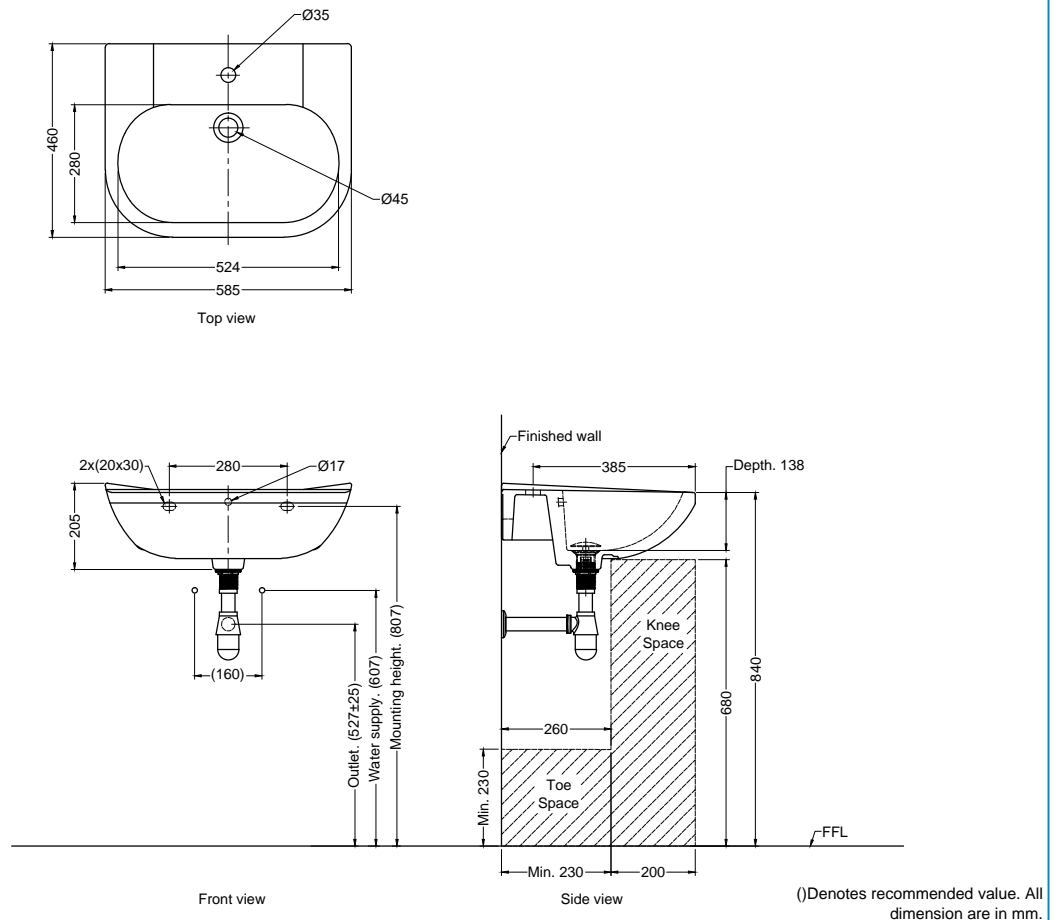

Technical Drawing

Copyright © Rigel Technology. (S) Pte Ltd All rights reserved.

Rev	1.0
Date	30.10.2020

DISCLAIMER : While every effort has been made to ensure factual accuracy, the information presented is subject to changes due to requirements in different sites, markets and / or countries. Rigel reserves the right to make the necessary amendments at any time without prior notice.