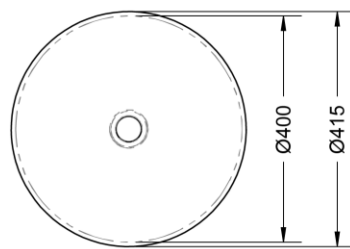

Sit-On Lavatory

PRODUCT FEATURES

- High gloss surface finishing
- Easy to clean surface profile

PRODUCT SPECIFICATIONS

- Dimension : Ø415 x 135 (H) mm
- Material : Vitreous China

OPTIONAL FEATURE:

Anti-Bacterial
Technology

TECHNICAL DRAWING

TOP VIEW

FRONT VIEW

SIDE VIEW