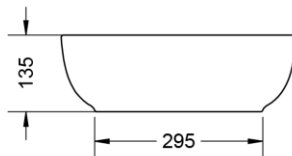

Sit-On Lavatory

PRODUCT FEATURES

- High gloss surface finishing
- Easy to clean surface profile

PRODUCT SPECIFICATIONS

- Dimension : Ø415 x 135 (H) mm
- Material : Vitreous China

OPTIONAL FEATURE:

Anti-Bacterial
Technology

TECHNICAL DRAWING

TOP VIEW

FRONT VIEW

SIDE VIEW