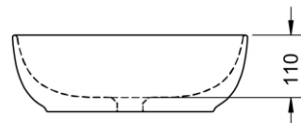

Sit-On Lavatory

PRODUCT FEATURES

- High gloss surface finishing
- Easy to clean surface profile

PRODUCT SPECIFICATIONS

- Dimension : Ø415 x 135 (H) mm
- Material : Vitreous China

OPTIONAL FEATURE:

Anti-Bacterial
Technology

TECHNICAL DRAWING

TOP VIEW

FRONT VIEW

SIDE VIEW