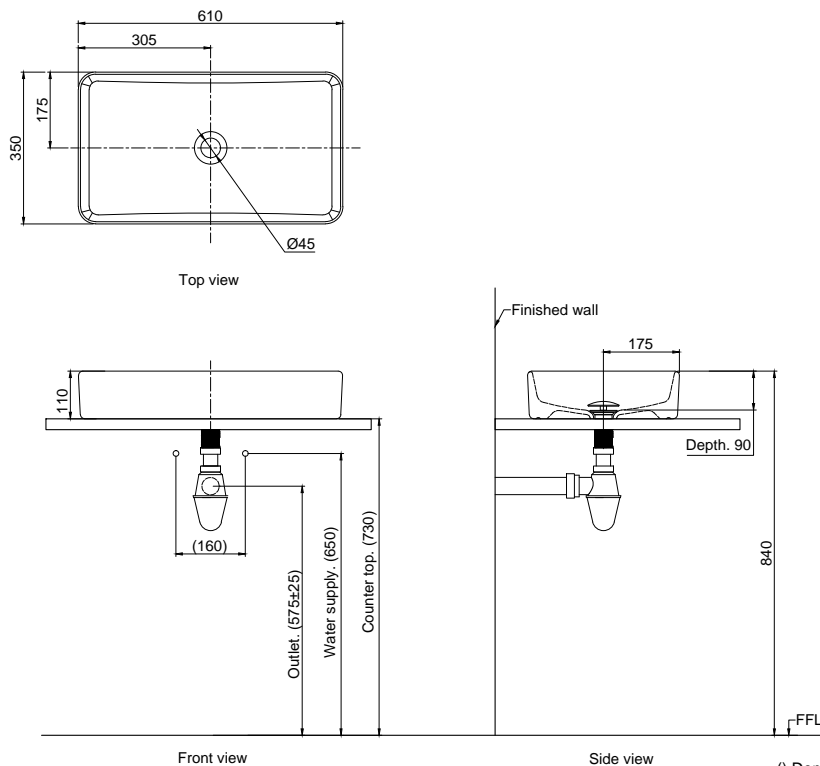

LS1340

SIT-ON LAVATORY

Product Features

- High gloss surface finishing
- Easy to clean surface profile

Product Specification

- Dimension : 610(L) x 350(W) x 110(H)mm
- Material : Vitreous China

Technical Drawing

() Denotes recommended value.
All dimension are in mm.

Copyright © RIGEL TECHNOLOGY (S) PTE LTD All rights reserved. Terms of Use.

AdvanceLiving

Rev	1.0
Date	09.02.2022

DISCLAIMER : While every effort has been made to ensure factual accuracy, the information presented is subject to changes due to requirements in different sites, markets and / or countries. Rigel reserves the right to make the necessary amendments at any time without prior notice.