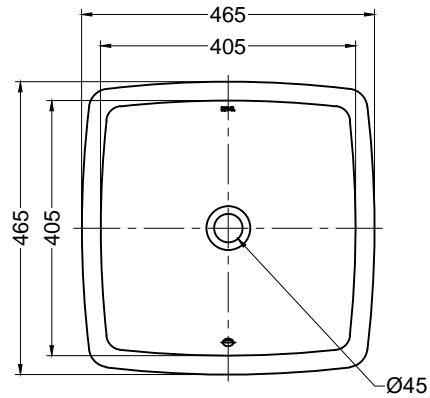

LU3310A Undermounted Basin

Installation diagram

Top view

Front view

Side view

INSTALLATION GUIDE

1.

2.