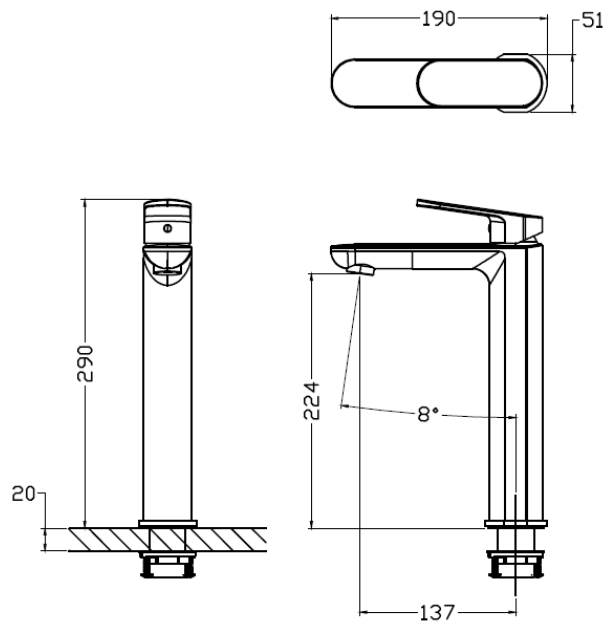

Technical Drawing

Copyright © RIGEL TECHNOLOGY (S) PTE LTD All rights reserved. Terms of Use.

AdvanceLiving

Rev	0.1
Date	09.02.2022

DISCLAIMER : While every effort has been made to ensure factual accuracy, the information presented is subject to changes due to requirements in different sites, markets and / or countries. Rigel reserves the right to make the necessary amendments at any time without prior notice.