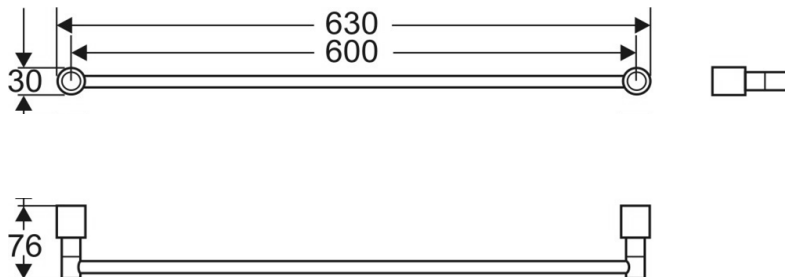

Towel Bar

PRODUCT SPECIFICATIONS

- Dimension : 600 (L) x 76 (W) x 30 (H) mm
- Material : Brass Chrome

TECHNICAL DRAWING

Copyright © Rigel Technology (S) Pte Ltd. All rights reserved. Terms of Use.