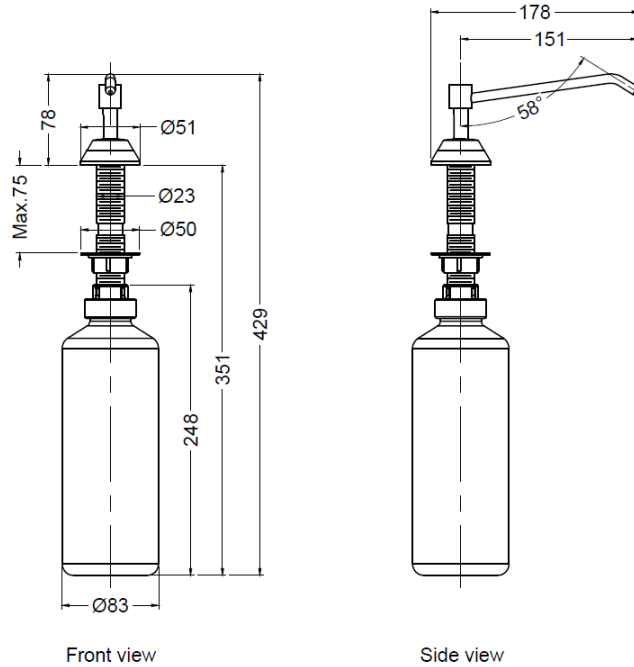

Technical Drawing

Copyright © RIGEL TECHNOLOGY (S) PTE LTD All rights reserved. Terms of Use.

AdvanceLiving

Rev	1.0
Date	09.02.2022

DISCLAIMER : While every effort has been made to ensure factual accuracy, the information presented is subject to changes due to requirements in different sites, markets and / or countries. Rigel reserves the right to make the necessary amendments at any time without prior notice.