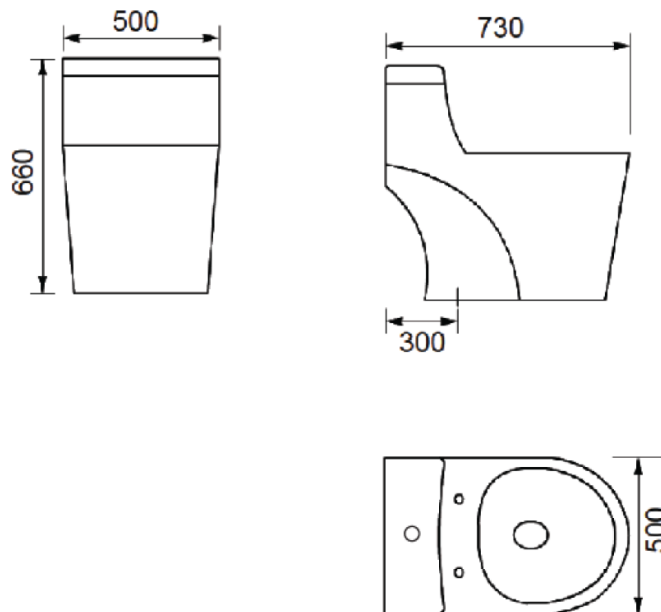

Technical Drawing

Copyright © RIGEL TECHNOLOGY (S) PTE LTD All rights reserved. Terms of Use.

AdvanceLiving

Rev	0.1
Date	16.02.2022

DISCLAIMER : While every effort has been made to ensure factual accuracy, the information presented is subject to changes due to requirements in different sites, markets and / or countries. Rigel reserves the right to make the necessary amendments at any time without prior notice.