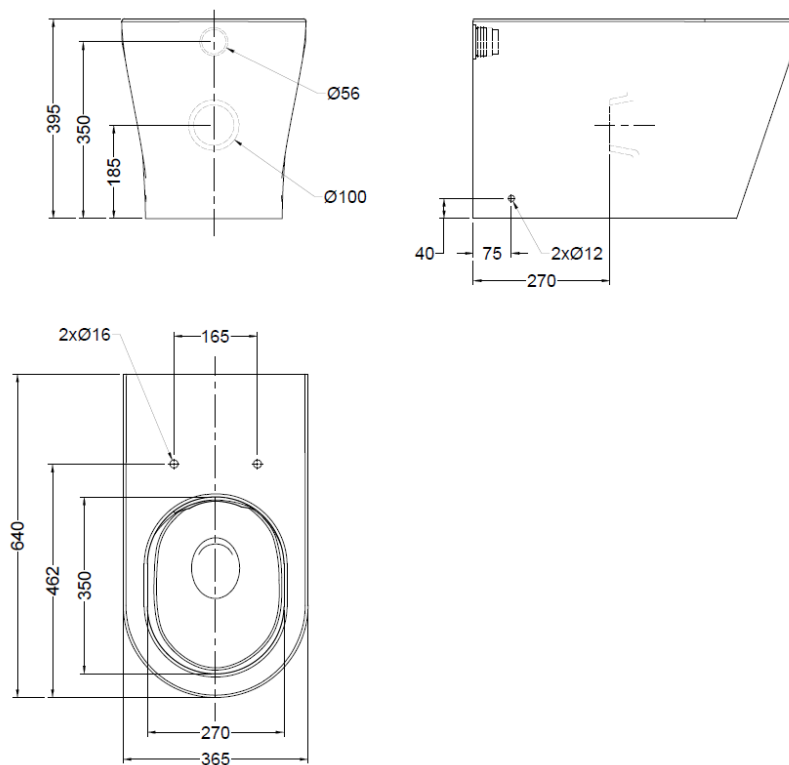

Product Specification

- Dimension : 640(L) x 365(W) x 395(H) mm
- Material : Vitreous china
- Rough in (P-Trap) : 185 mm
- Flushing type : Washdown (WhirlWash)
- Seat & Cover : FT-SC234PS (PP)
- Inlet : Back, DIA.32 flush pipe

Flushing system coupling

- Flush valve – concealed box, duct box
- Manual concealed cistern – H-frame/ without H-frame

Technical Drawing

Copyright © RIGEL TECHNOLOGY (S) PTE LTD All rights reserved. Terms of Use.