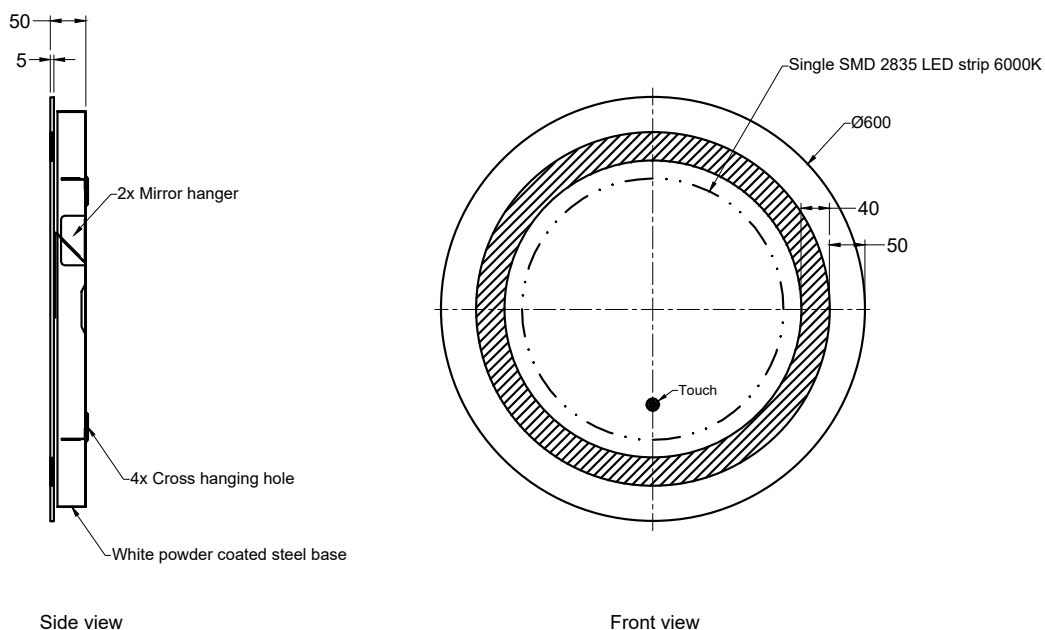

LED Bathroom Mirror

PRODUCT FEATURES

- Consistent and bright lighting with no dark spots
- 80-90 CRI (color rendering index) provides true lighting ideal for grooming and makeup application
- Long LED life expectancy of 50,000 hours
- Durable rust-resistant material
- Easy wall mount installation

PRODUCT SPECIFICATIONS

- Dimension : Ø600mm
- Material & finishing : Rust resistant white coated steel base & silver mirror

TECHNICAL DRAWING

All dimension are in mm.

DISCLAIMER : While every effort has been made to ensure factual accuracy, the information presented is subject to changes due to requirements in different sites, markets and / or countries. Rigel reserves the right to make the necessary amendments at any time without prior notice.