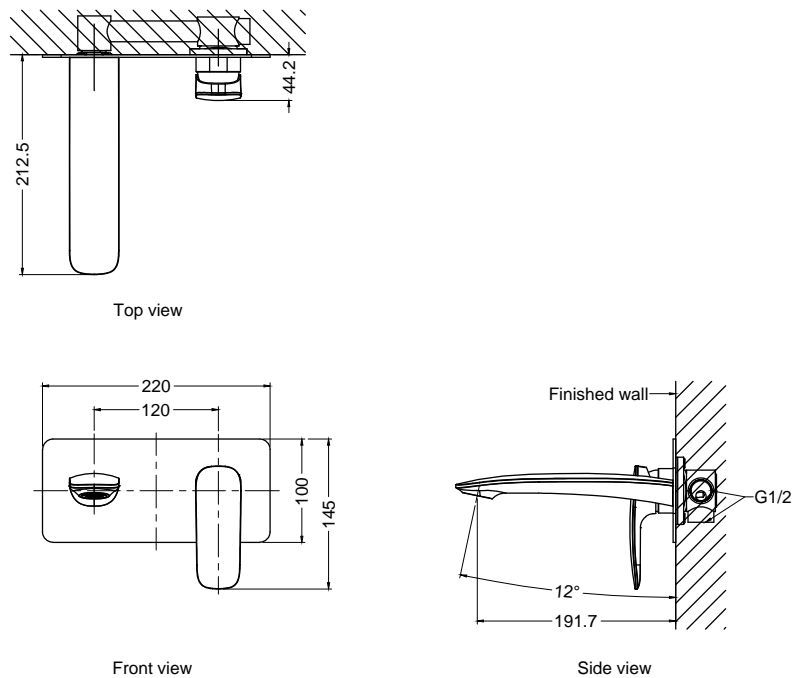

## Wall Mounted Basin Mixer

### PRODUCT SPECIFICATIONS

- Dimensions : 220(L) x 212.5(W) x 145(H)mm
- Material : Brass
- Finishing : Chrome
- Water flow rate : Nominal 2.0litres/ min
- Water flow stream : Aerated

### TECHNICAL DRAWING

All dimension are in mm.

**DISCLAIMER** : While every effort has been made to ensure factual accuracy, the information presented is subject to changes due to requirements in different sites, markets and / or countries. Rigel reserves the right to make the necessary amendments at any time without prior notice.