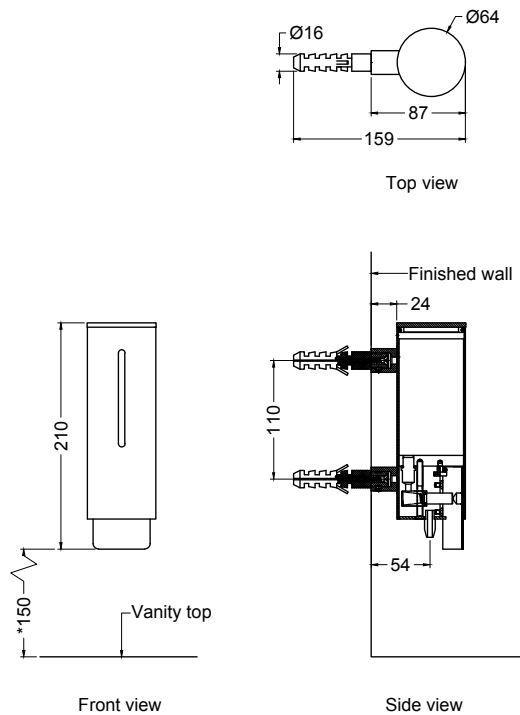

## Manual Soap Dispenser w/ Soap Indicator, Wall Mounted

### PRODUCT SPECIFICATIONS

- Dimension : 87(L) x 64(W) x 210(H)mm
- Material : SUS 304
- Finishing : Hairline
- Soap bottle capacity : 250ml (0.25 Litres)
- Discharge volume : 0.5ml approx. / per dosage
- Discharge soap state : Liquid

### TECHNICAL DRAWING

(\*)Denotes recommended value.  
All dimension are in mm.