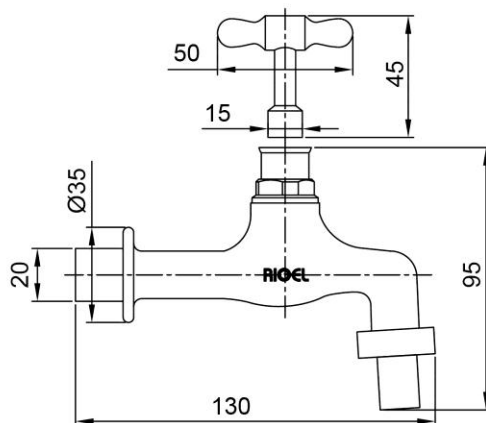

TECHNICAL DRAWING

Copyright © Rigel Technology (S) Pte Ltd. All rights reserved. Terms of Use.