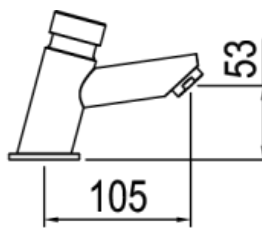

Self-Closing Tap

Product Features

- Button tilted ergonomically for ease of activation
- Consistent 5 to 7sec cut-off mechanism after released
- Chrome finishing solid brass body for longer lasting
- High resistance against vandalism
- Non-affected by the water pressure supplied

Product Specification

- Installation type : Deck-mounted
- Dimension : 138(L) x 50(W) x 105(H)mm
- Material : Brass
- Finishing : Chrome
- Water flow rate : Nominal 2.0 Litres /min

Technical Drawing

FRONT VIEW

SIDE VIEW

TOP VIEW