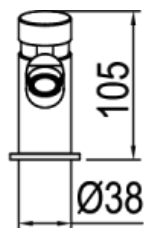

Self-Closing Tap

Product Features

- Button tilted ergonomically for ease of activation
- Consistent 5 to 7sec cut-off mechanism after released
- Chrome finishing solid brass body for longer lasting
- High resistance against vandalism
- Non-affected by the water pressure supplied

Product Specification

- Installation type : Deck-mounted
- Dimension : 138(L) x 50(W) x 105(H)mm
- Material : Brass
- Finishing : Chrome
- Water flow rate : Nominal 2.0 Litres /min

Technical Drawing

FRONT VIEW

SIDE VIEW

TOP VIEW