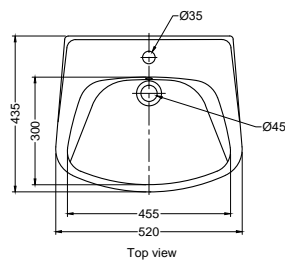

Wall-Hung Lavatory

PRODUCT FEATURES

- High gloss surface finishing
- Easy to clean surface profile

PRODUCT SPECIFICATIONS

- Dimension : 520(L) x 435(W) x 220(H)mm
- Material : Vitreous China

TECHNICAL DRAWING

()Denotes recommended value.
All dimension are in mm.

DISCLAIMER : While every effort has been made to ensure factual accuracy, the information presented is subject to changes due to requirements in different sites, markets and / or countries. Rigel reserves the right to make the necessary amendments at any time without prior notice.