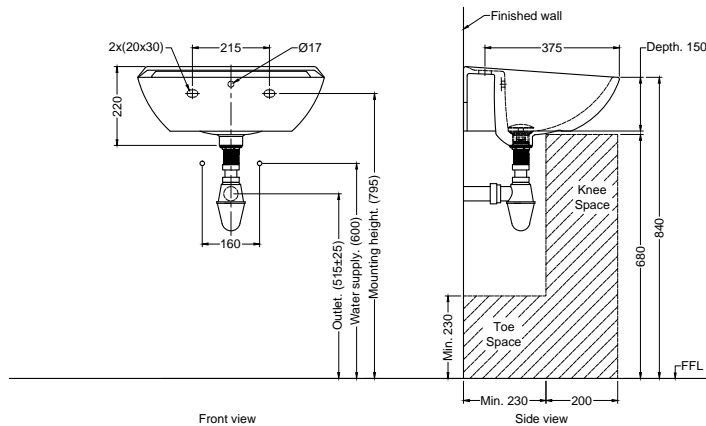

Wall-Hung Lavatory

PRODUCT FEATURES

- High gloss surface finishing
- Easy to clean surface profile

PRODUCT SPECIFICATIONS

- Dimension : 520(L) x 435(W) x 220(H)mm
- Material : Vitreous China

TECHNICAL DRAWING

()Denotes recommended value.
All dimension are in mm.

DISCLAIMER : While every effort has been made to ensure factual accuracy, the information presented is subject to changes due to requirements in different sites, markets and / or countries. Rigel reserves the right to make the necessary amendments at any time without prior notice.