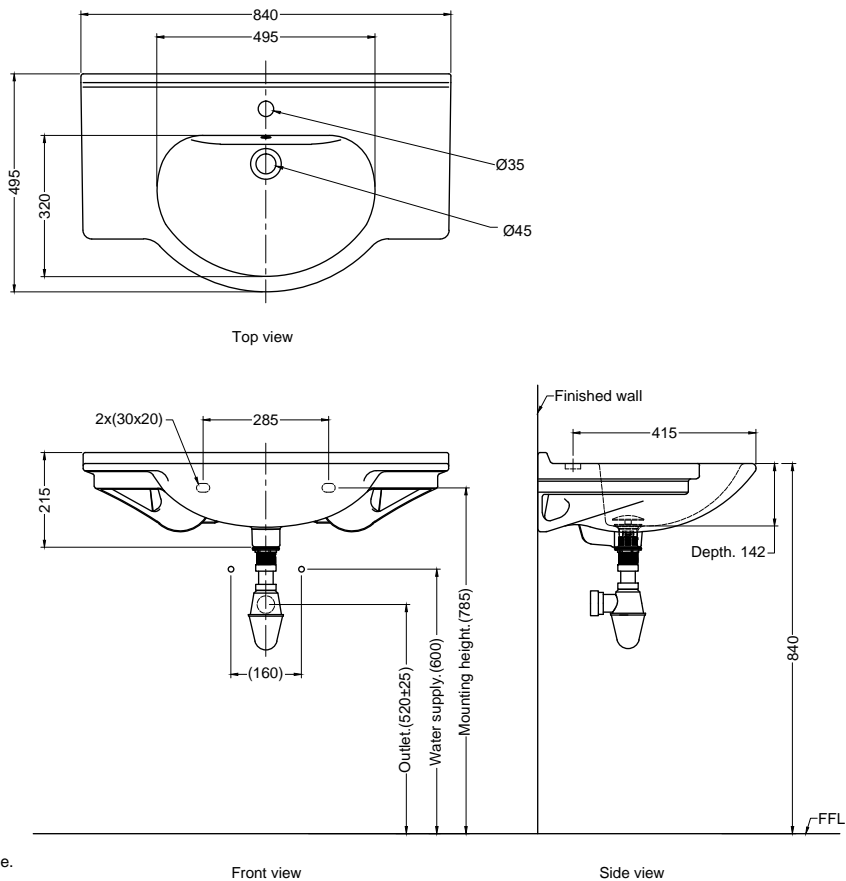

## Wall Hung Lavatory

### Product Specification

- Dimension : 840(L) x 495(W) x 215(H)mm
- Material : Vitreous China

### Technical Drawing

( ) Denotes recommended value.  
All dimension are in mm.

Copyright © Rigel Technology. (S) Pte Ltd All rights reserved.

Rev	2.0
Date	27.04.2021

**DISCLAIMER :** While every effort has been made to ensure factual accuracy, the information presented is subject to changes due to requirements in different sites, markets and / or countries. Rigel reserves the right to make the necessary amendments at any time without prior notice.