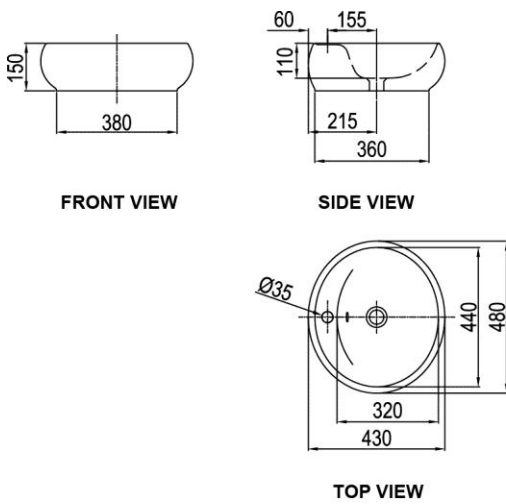

Sit-On Lavatory

PRODUCT FEATURES

- High gloss surface finishing
- Easy to clean surface profile

PRODUCT SPECIFICATIONS

- Dimension: 480 (L) x 430 (W) x 150 (H) mm
- Capacity: 4.0 Litre
- Material: Vitreous China

TECHNICAL DRAWING

OPTIONAL FEATURE:

Anti-Bacterial
Technology