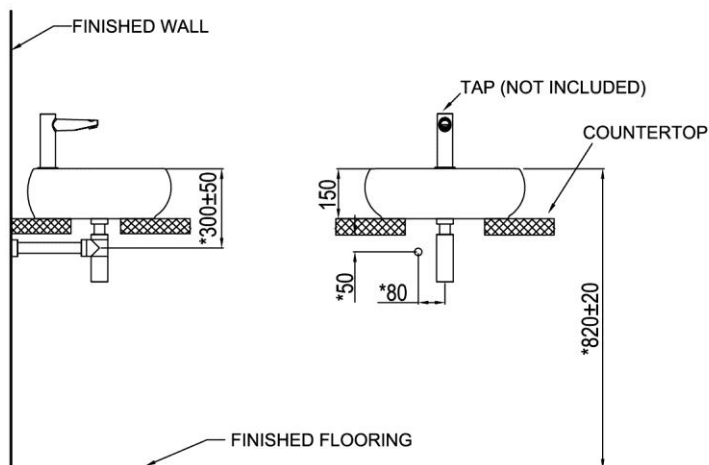

Sit-On Lavatory

PRODUCT FEATURES

- High gloss surface finishing
- Easy to clean surface profile

PRODUCT SPECIFICATIONS

- Dimension: 480 (L) x 430 (W) x 150 (H) mm
- Capacity: 4.0 Litre
- Material: Vitreous China

TECHNICAL DRAWING

OPTIONAL FEATURE:

Anti-Bacterial
Technology

INSTALLATION DETAILS

*DENOTES RECOMMENDED VALUE