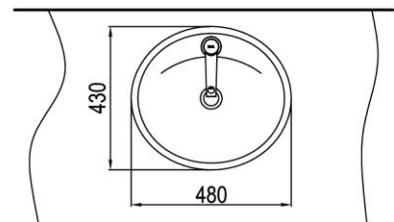

INSTALLATION DETAILS

*DENOTES RECOMMENDED VALUE