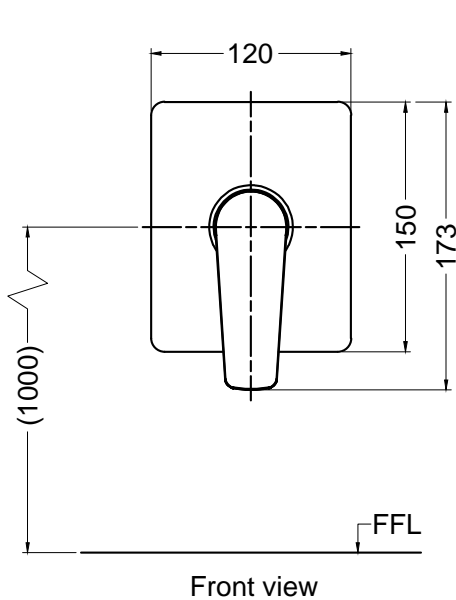

Concealed Shower Mixer

PRODUCT SPECIFICATIONS

- Dimension : 173(L) x 120(W) x 66(H)mm
- Material : Brass
- Finishing : Chrome
- Water flow rate : Nominal 5.0 Litre/ min

TECHNICAL DRAWING

() Denotes recommended value.
All dimension are in mm.