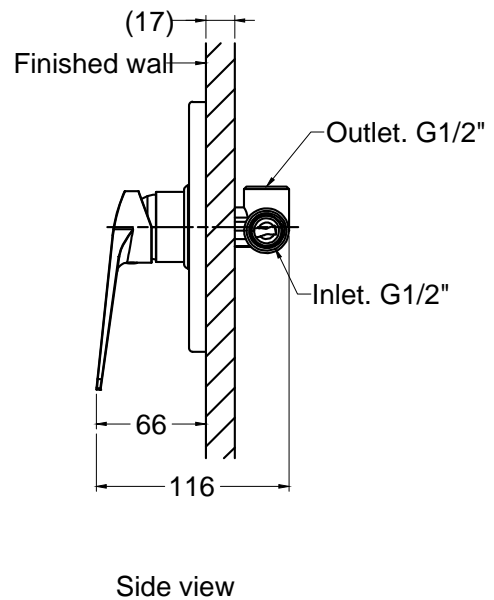

Concealed Shower Mixer

PRODUCT SPECIFICATIONS

- Dimension : 173(L) x 120(W) x 66(H)mm
- Material : Brass
- Finishing : Chrome
- Water flow rate : Nominal 5.0 Litre/ min

TECHNICAL DRAWING

() Denotes recommended value.
All dimension are in mm.