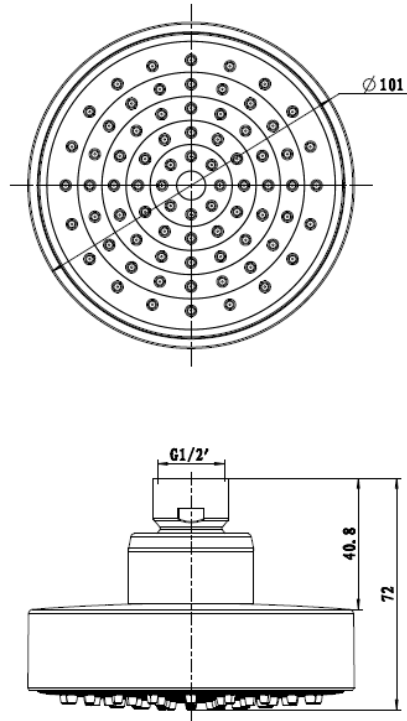

Rain Shower Head

PRODUCT SPECIFICATIONS

- Dimension : 101(L) x 72(H)mm
- Material : ABS
- Finishing : Chrome
- Water flow rate : -

WELS	Litre/ min
W3	5
W2	6
W/O	8~12

TECHNICAL DRAWING

Copyright © Rigel Technology (S) Pte Ltd. All rights reserved.