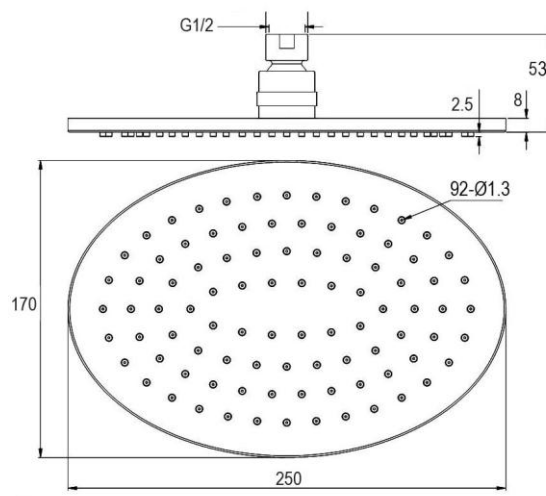

Rain Shower Head

PRODUCT SPECIFICATIONS

- Dimension : 250 (L) x 170 (W) x 53 (H) mm
- Material : Brass Chrome

WATER CONSUMPTION

- Water Flow Rate : 9.0L/minute

TECHNICAL DRAWING

Copyright © Rigel Technology (S) Pte Ltd. All rights reserved. Terms of Use.