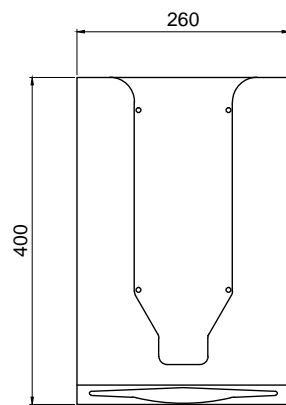

Paper Towel Dispenser

PRODUCT SPECIFICATIONS

- Dimension : 260(L) x 105(W) x 400(H)
- Material : Stainless Steel
- Finishing : Hairline

TECHNICAL DRAWING

Front view

Side view

Top view