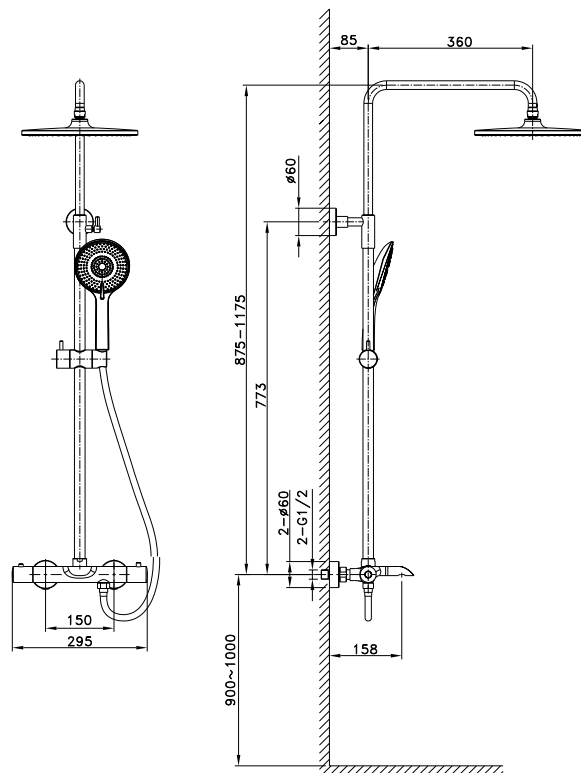

W2-R-TSME14418T

Thermostatic 3 in 1 Shower Set

PRODUCT SPECIFICATION

- Dimension : 445(L) x 295(W) x 875~1175(H) mm
- Material : PVC (Shower hose)
: S/S 304 (Shower pipe)
: Brass (Mixer unit)
: ABS (Shower head, shower hand)
- Finishing : Chrome
- Water flow rate : Nominal 5.6 Litres/Min

TECHNICAL DRAWING

All dimensions are in mm.