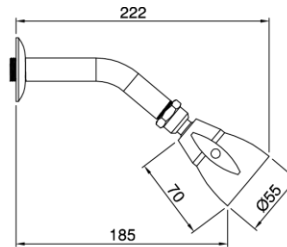

## Shower Head

### PRODUCT SPECIFICATIONS

- Dimension : 222 (L) Ø55 (L) x 145 (H) mm
- Material : Brass Chrome

## TECHNICAL DRAWING

FRONT VIEW

SIDE VIEW

TOP VIEW