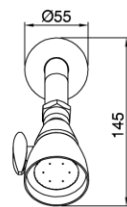

### PRODUCT SPECIFICATIONS

- Dimension : 222 (L) Ø55 (L) x 145 (H) mm
- Material : Brass Chrome

## TECHNICAL DRAWING

FRONT VIEW

SIDE VIEW

TOP VIEW