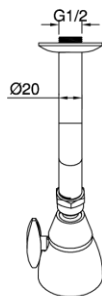

## Shower Head

### PRODUCT SPECIFICATIONS

- Dimension : 222 (L) Ø55 (L) x 145 (H) mm
- Material : Brass Chrome

### RESOURCEFUL FEATURE:

Constant Flow Regulator

## TECHNICAL DRAWING

FRONT VIEW

SIDE VIEW

TOP VIEW