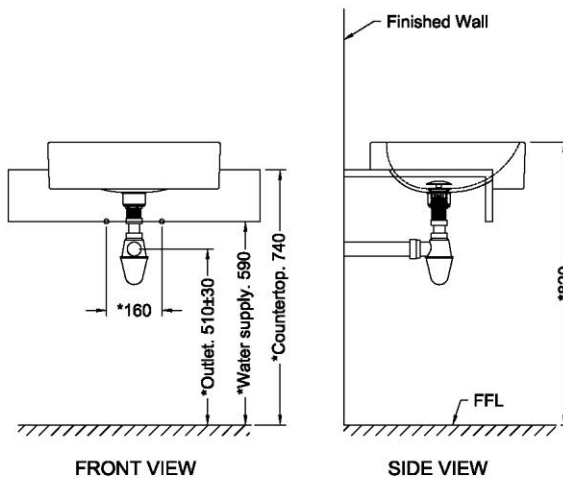

### PRODUCT SPECIFICATIONS

- Dimension : 500 (L) x 450 (W) x 180 (H) mm
- Material : Vitreous China

### TECHNICAL DRAWING

### INSTALLATION DETAILS

(\*)Denotes recommended value.  
All dimension in mm.