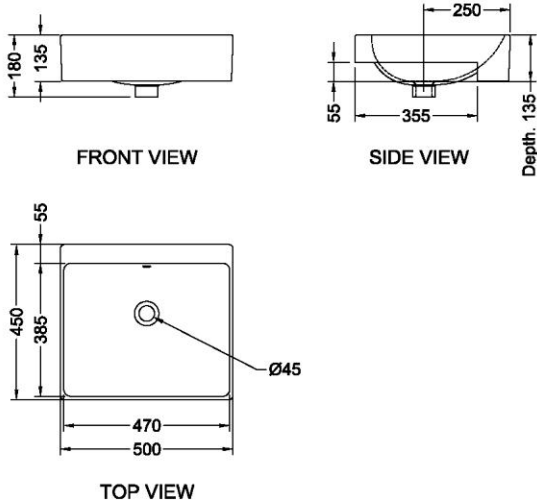

Semi-Recessed Lavatory

PRODUCT FEATURES

- High gloss surface finishing
- Easy to clean surface profile

PRODUCT SPECIFICATIONS

- Dimension : 500 (L) x 450 (W) x 180 (H) mm
- Material : Vitreous China

TECHNICAL DRAWING

OPTIONAL FEATURE:

Anti-Bacterial
Technology