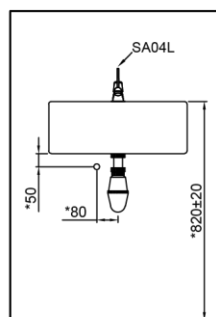

Deck Mounted Lever Handle Basin Tap for Handicapped User

BRAND

KEPLER

PRODUCT SPECIFICATIONS

- Dimension : 140 (L) x Ø40 (W) x 125 (H) mm
- Material : Brass Chrome

WATER CONSUMPTION

- WELS Rating : Excellent ✓✓✓
- Water Flow Rate: 2.0L/minute
- Water Saving : 66%

RESOURCEFUL FEATURE:

Constant Flow Regulator

TECHNICAL DRAWING

INSTALLATION DETAILS

FRONT VIEW

SIDE VIEW

TOP VIEW

*DENOTES RECOMMENDED VALUE

ALL DIMENSIONS ARE IN MM