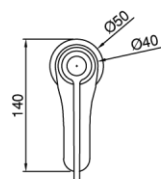

Deck Mounted Lever Handle Basin Tap for Handicapped User

BRAND

KEPLER

PRODUCT SPECIFICATIONS

- Dimension : 140 (L) x Ø40 (W) x 125 (H) mm
- Material : Brass Chrome

WATER CONSUMPTION

- WELS Rating : Excellent ✓✓✓
- Water Flow Rate: 2.0L/minute
- Water Saving : 66%

RESOURCEFUL FEATURE:

Constant Flow Regulator

TECHNICAL DRAWING

INSTALLATION DETAILS

FRONT VIEW

SIDE VIEW

TOP VIEW

*DENOTES RECOMMENDED VALUE

ALL DIMENSIONS ARE IN MM