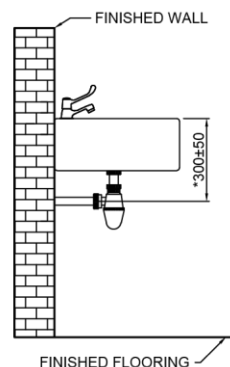

Deck Mounted Lever Handle Basin Tap for Handicapped User

BRAND

KEPLER

PRODUCT SPECIFICATIONS

- Dimension : 140 (L) x Ø40 (W) x 125 (H) mm
- Material : Brass Chrome

WATER CONSUMPTION

- WELS Rating : Excellent ✓✓✓
- Water Flow Rate: 2.0L/minute
- Water Saving : 66%

RESOURCEFUL FEATURE:

Constant Flow Regulator

TECHNICAL DRAWING

INSTALLATION DETAILS

FRONT VIEW

SIDE VIEW

TOP VIEW

*DENOTES RECOMMENDED VALUE

ALL DIMENSIONS ARE IN MM