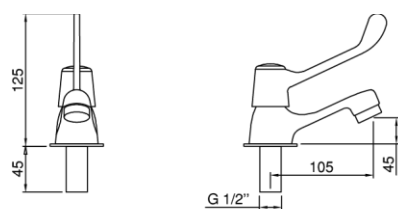

Deck Mounted Lever Handle Basin Tap for Handicapped User

BRAND

KEPLER

PRODUCT SPECIFICATIONS

- Dimension : 140 (L) x Ø40 (W) x 125 (H) mm
- Material : Brass Chrome

WATER CONSUMPTION

- WELS Rating : Excellent ✓✓✓
- Water Flow Rate: 2.0L/minute
- Water Saving : 66%

RESOURCEFUL FEATURE:

Constant Flow Regulator

TECHNICAL DRAWING

INSTALLATION DETAILS

FRONT VIEW

SIDE VIEW

TOP VIEW

*DENOTES RECOMMENDED VALUE

ALL DIMENSIONS ARE IN MM